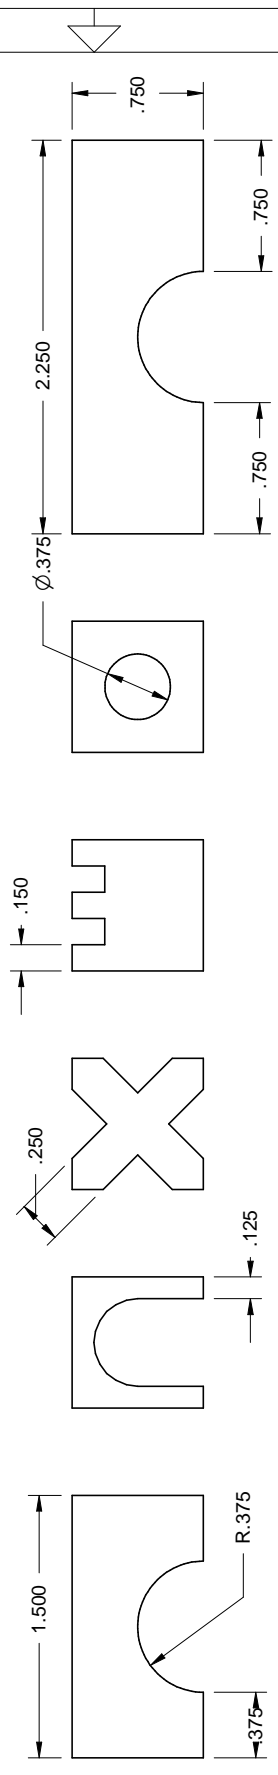

REVISIONS				
ZONE	REV	DESCRIPTION	DATE	APPROVED

WWW.JUSTBUILDSTUFF.COM		DRAWN	DATE		
		KF	11/23/2008		
		CHECKED			
		QA			
		MFG			
		APPROVED			
SIZE	FSCM NO.	DWG NO.	REV		
A					
SCALE			SHEET		

JUST BUILD STUFF
 BUILD CREATE MAKE CRAFT INVENT